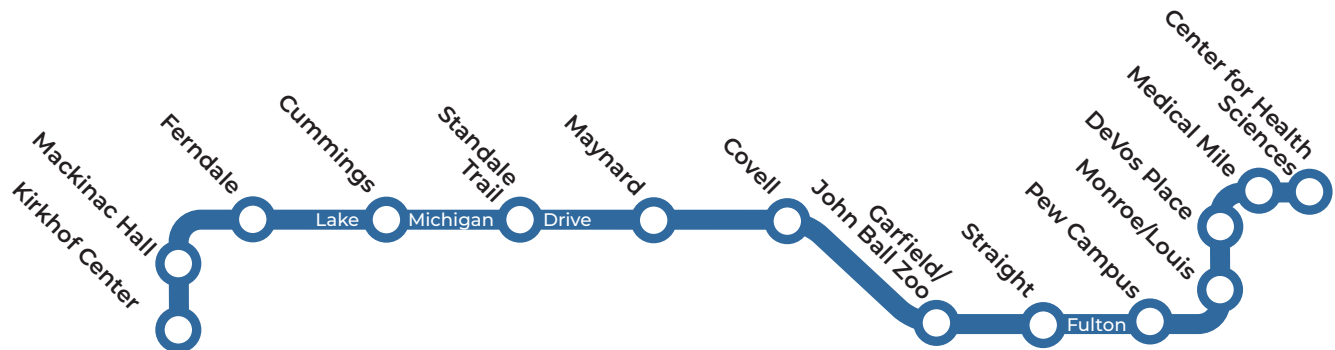

Monday - Thursday continued on next page →

bold italicized times denote p.m.