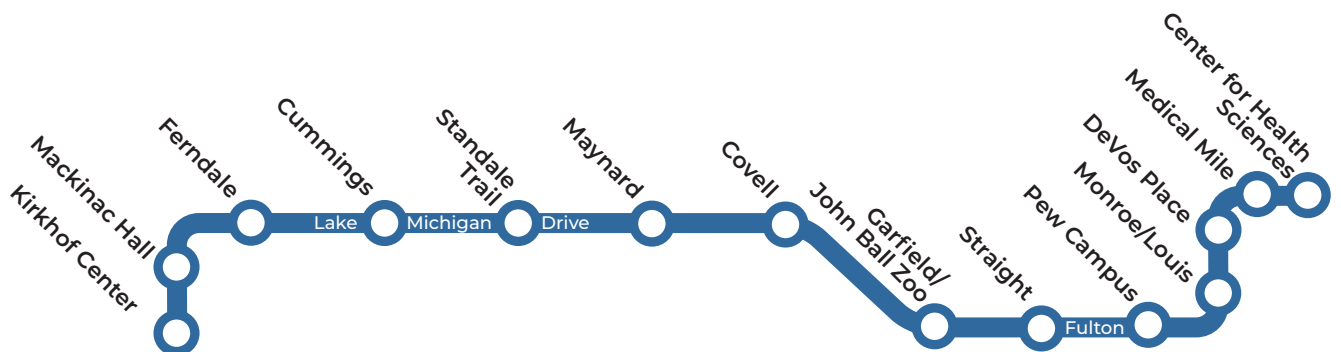

Kirkhof Center
Ferdale Station
Standale Trail Station
Covell Station
John Ball Zoo
Pew Campus
Lafayette Station

330	340	344	348	350	354	404
340	350	354	358	400	404	414
350	400	404	408	410	414	424
400	410	414	418	420	424	434
410	420	424	428	430	434	444
420	430	434	438	440	444	454
430	440	444	448	450	454	504
440	450	454	458	500	504	514
450	500	504	508	510	514	524
500	510	514	518	520	524	534
510	520	524	528	530	534	544
520	530	534	538	540	544	554
530	540	544	548	550	554	604
540	550	554	558	600	604	614
550	600	604	608	610	614	624
600	610	614	618	620	624	634
614	624	628	632	634	638	648
624	634	638	642	644	648	658
634	644	648	652	654	658	708
644	654	658	702	704	708	718
654	704	708	712	714	718	728
704	714	718	722	724	728	738
714	724	728	732	734	738	748
724	734	738	742	744	748	758
734	744	748	752	754	758	807
744	754	758	802	804	808	817
755	805	808	811	813	817	826
805	815	818	821	823	827	836
815	825	828	831	833	837	846
825	835	838	841	843	847	856
835	845	848	851	853	857	906
845	855	858	901	903	907	916
855	905	908	911	913	917	926
905	915	918	921	923	927	936
915	925	928	931	933	937	946
925	935	938	941	943	947	956
935	945	948	951	953	957	1006
945	955	958	1001	1003	1007	1016
955	1005	1008	1011	1013	1017	1026
1017	1027	1030	1033	1035	1039	1048
1037	1047	1050	1053	1055	1059	1108
1057	1107	1110	1113	1115	1119	1128
1117	1126	1129	1132	1134	1138	1147
1137	1147	1150	1153	1155	1159	1209
1150	1200	1204	1208	1210	1214	.
1210	1220	1224	1228	1230	1234	.
1230	1240	1244	1248	1250	1254	.
1250	100	104	108	110	114	.

bold italicized times denote p.m.