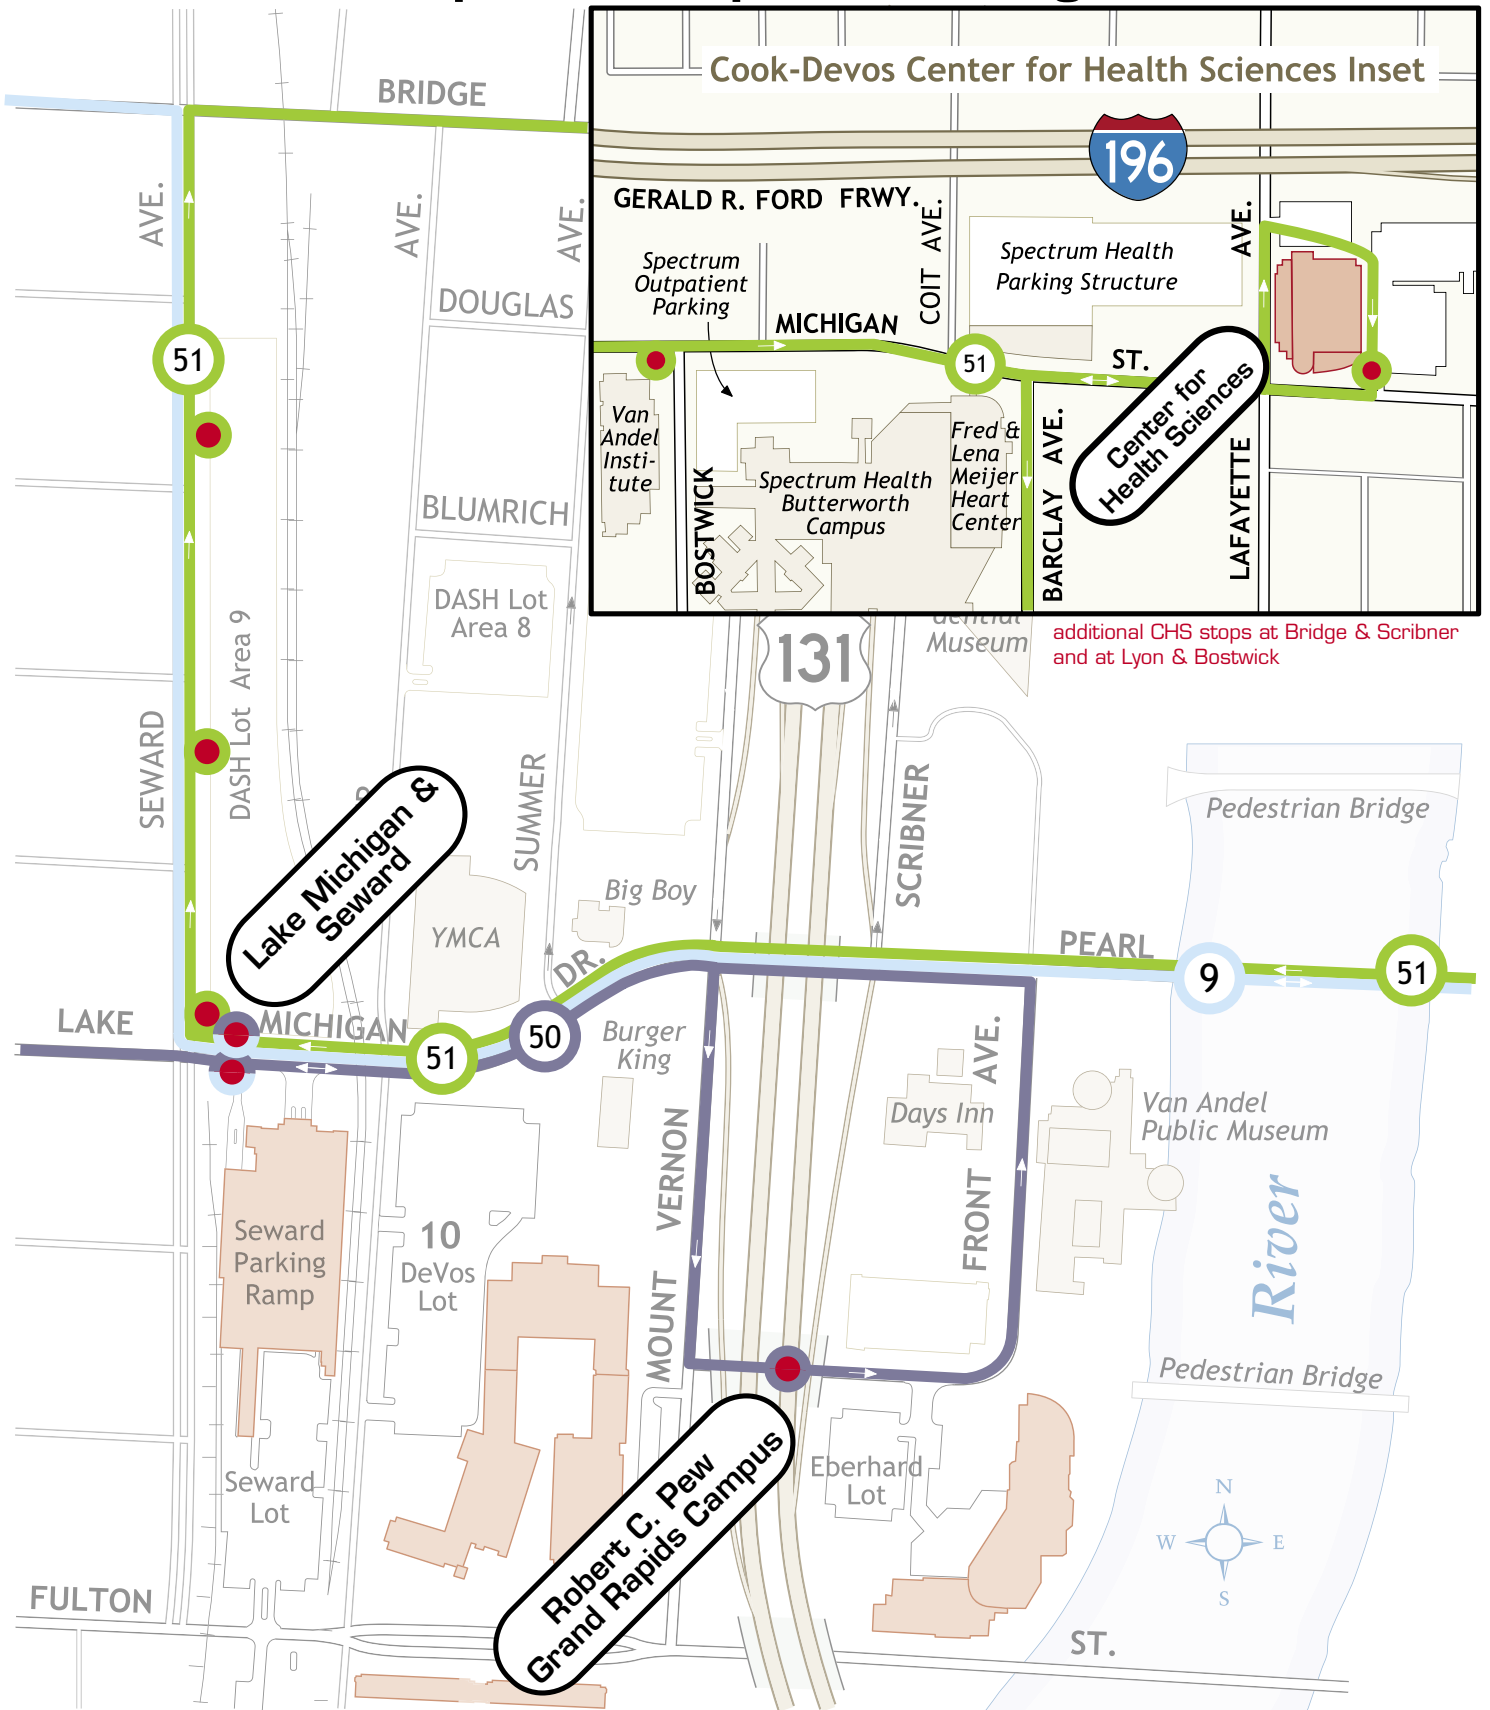

# GRAND RAPIDS PEW CAMPUS ROUTING - FALL 2008

additional CHS stops at Bridge & Scribner and at Lyon & Bostwick

= bus stop

Modified map by Nicholas Monoyios - 9/2005  
 Base map by Christopher J. Bessert - 8/2005  
 ©2005 Grand Valley State University