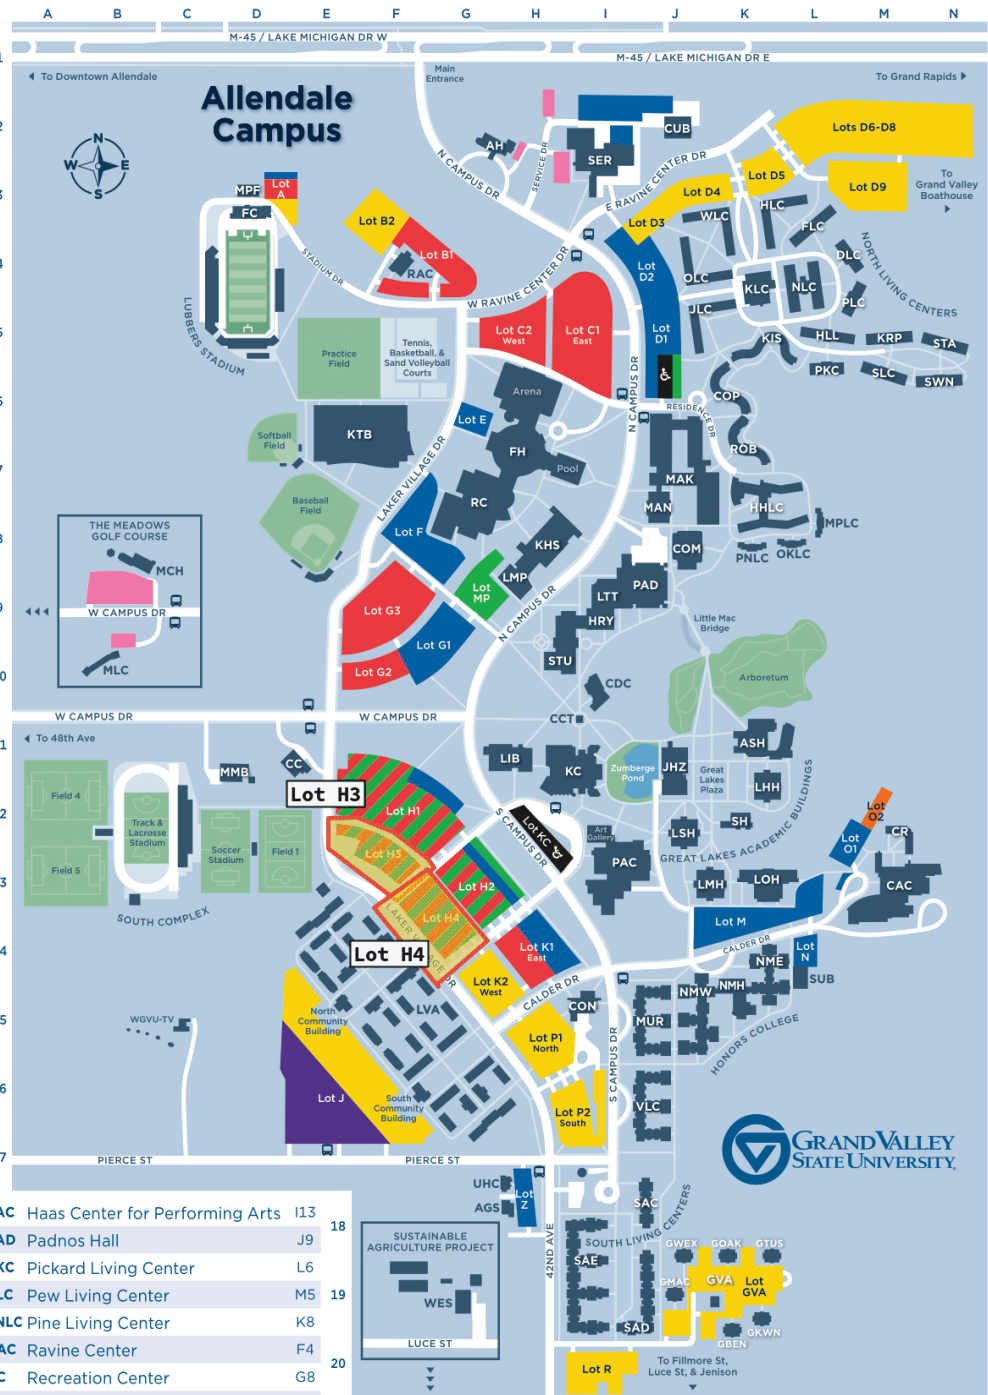

PAC	Haas Center for Performing Arts	I13
PAD	Padnos Hall	J9
PKC	Pickard Living Center	L6
PLC	Pew Living Center	M5
PNLC	Pine Living Center	K8
RAC	Ravine Center	F4
RC	Recreation Center	G8
ROB	Robinson Living Center	K7
SAC	South C	J18
SAD	South D	J19
SAE	South E	I19
SER	Service Building	I2
SH	Seidman House	K12
SLC	Seidman Living Center	M6
STA	Stafford Living Center	N5
STU	Lubbers Student Services Center	H10
SUB	South Utilities Building	L14
SWN	Swanson Living Center	N6
UHC	Campus Health Center	H17
VLC	VanSteeland Living Center	J16
WES	Wesley House	F19
WLC	Weed Living Center	K3
	Zumberge Hall (see JHZ)	

PARKING LOTS

Lot A	D3	Lot E	G6	Lot K2	G14
Lot B1	G4	Lot F	F8	Lot KC	H12
Lot B2	F3	Lot G1	G10	Lot M	K14
Lot C1	I5	Lot G2	F10	Lot MP	G9
Lot C2	H5	Lot G3	F9	Lot N	L14
Lot C2 West		Lot G4	K19	Lot O1	M12
Lot D1	J5	Lot H1	F12	Lot O2	M12
Lot D2	J4	Lot H2	G13	Lot P1	H15
Lot D3	J3	Lot H3	F13	Lot P2	S16
Lot D4	J3	Lot H4	G14	Lot R	I20
Lot D5	K3	Lot J	E16	Lot Z	H18
Lots D6-D8	M2	Lot K1	H14		
Lot D9	M3	Lot K2 East			

LEGEND

	Bus Stop
	ADA Only
	Allendale Resident
	Calder Resident
	Student Commuter
	Lot J Remote Commuter
	Faculty & Staff
	Short term
	Visitor (pay-to-park)

ADA-compliant spaces are available in all GVSU lots