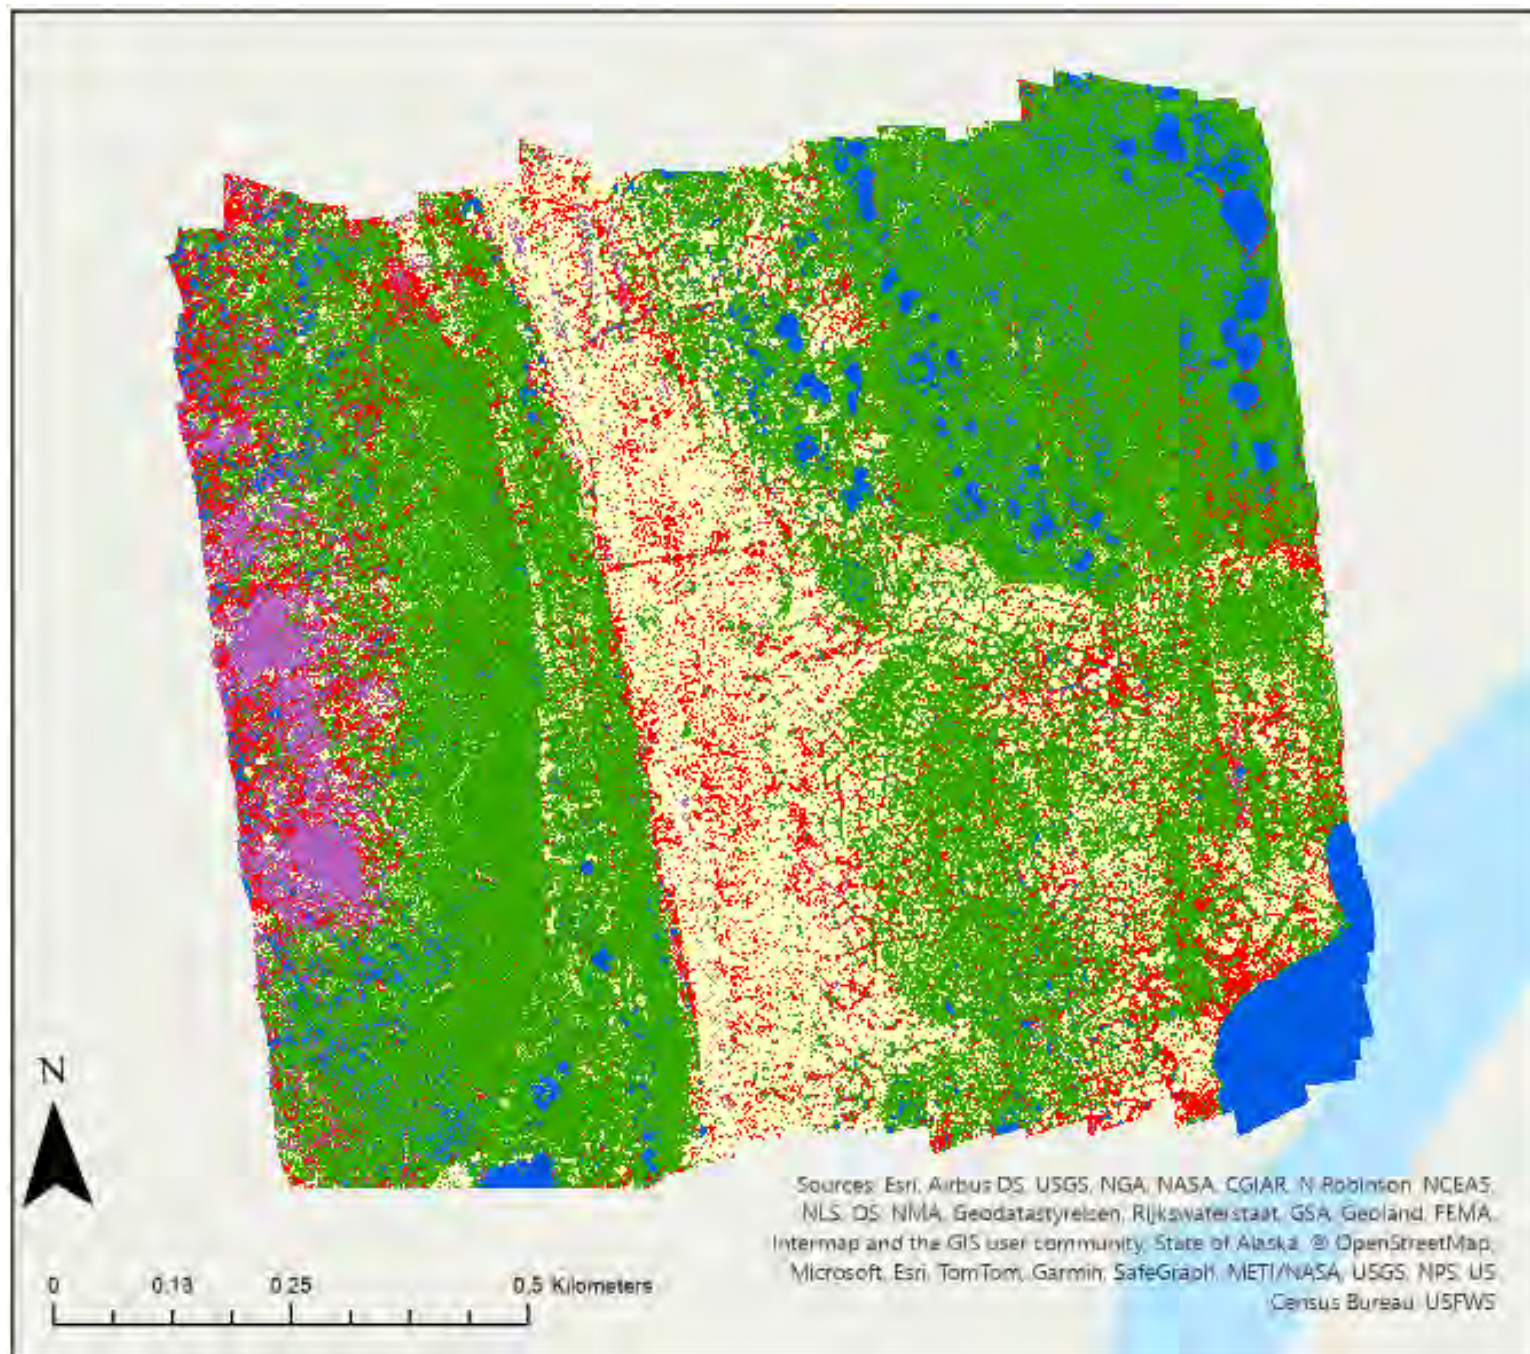

Using ArcGIS Pro  
to map *Salix*  
Patches and  
Plant  
Communities

**Scott Branham**, Robert Hollister,  
Sergio Vargas

Legend	Class
	<b>SALIX</b>
	<b>DRY HEATH</b>
	<b>WET MEADOW</b>
	<b>WATER</b>
	<b>MOSS</b>