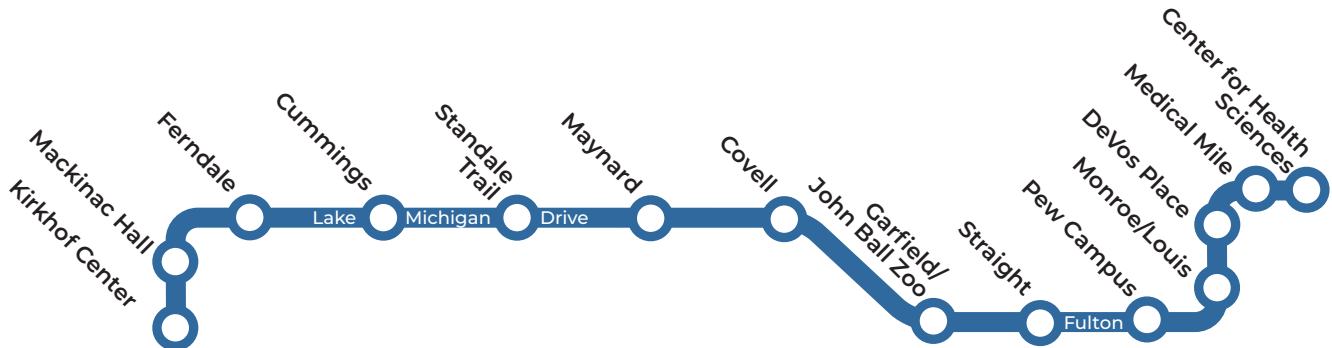

Monday - Thursday continued on next page →

bold italicized times denote p.m.

MONDAY-THURSDAY

WESTBOUND TO ALLENDALE

Lafayette Station
 Arrive Pew Station
 Depart Pew Station
 Garfield Station
 Covell Station
 Standale Trail Station
 Ferndale (Meijer)
 Kirkhof Center