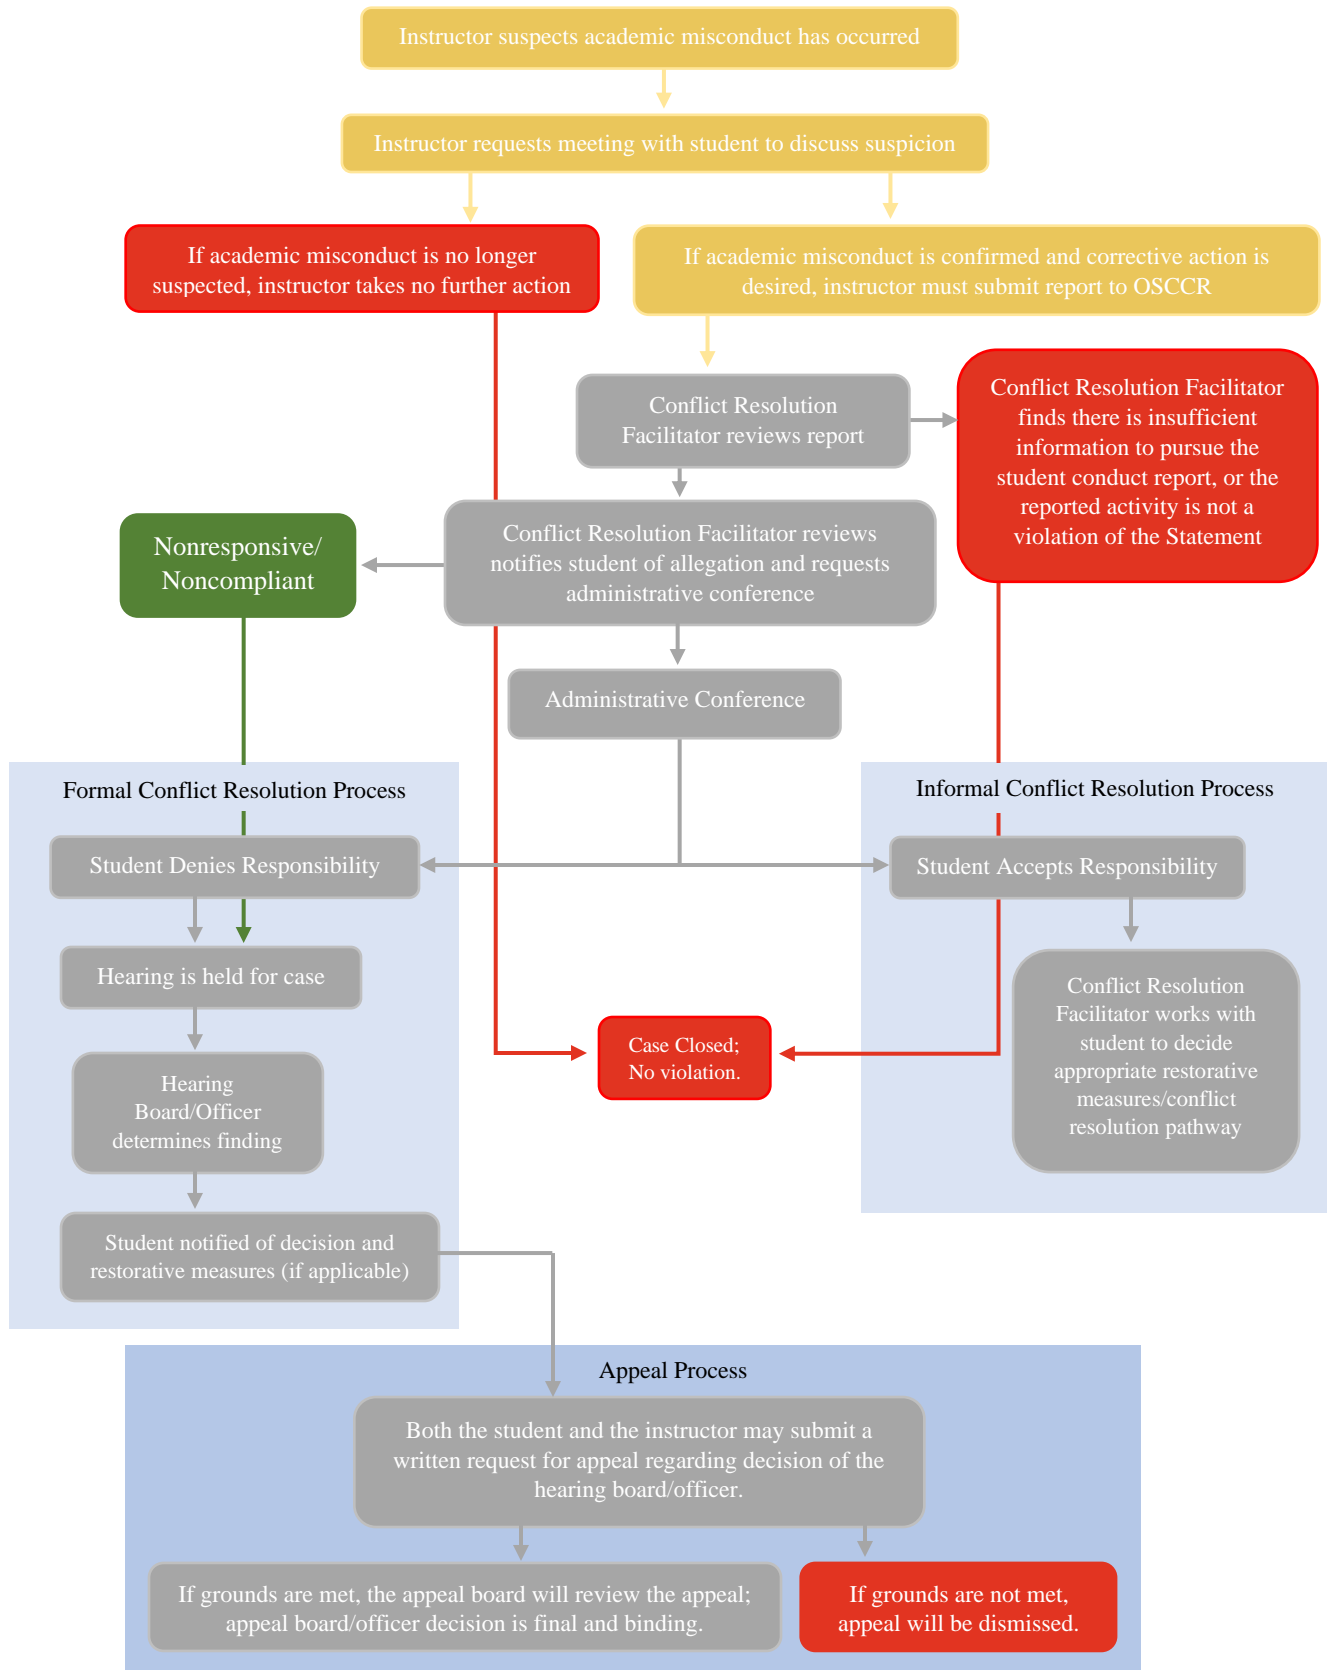

Student Conduct Process Academic Misconduct Flowchart*

Grand Valley State University

*This is a visual overview of the University Conduct Process at GVSU.
For complete information, please visit <http://www.gvsu.edu/osccr/>.