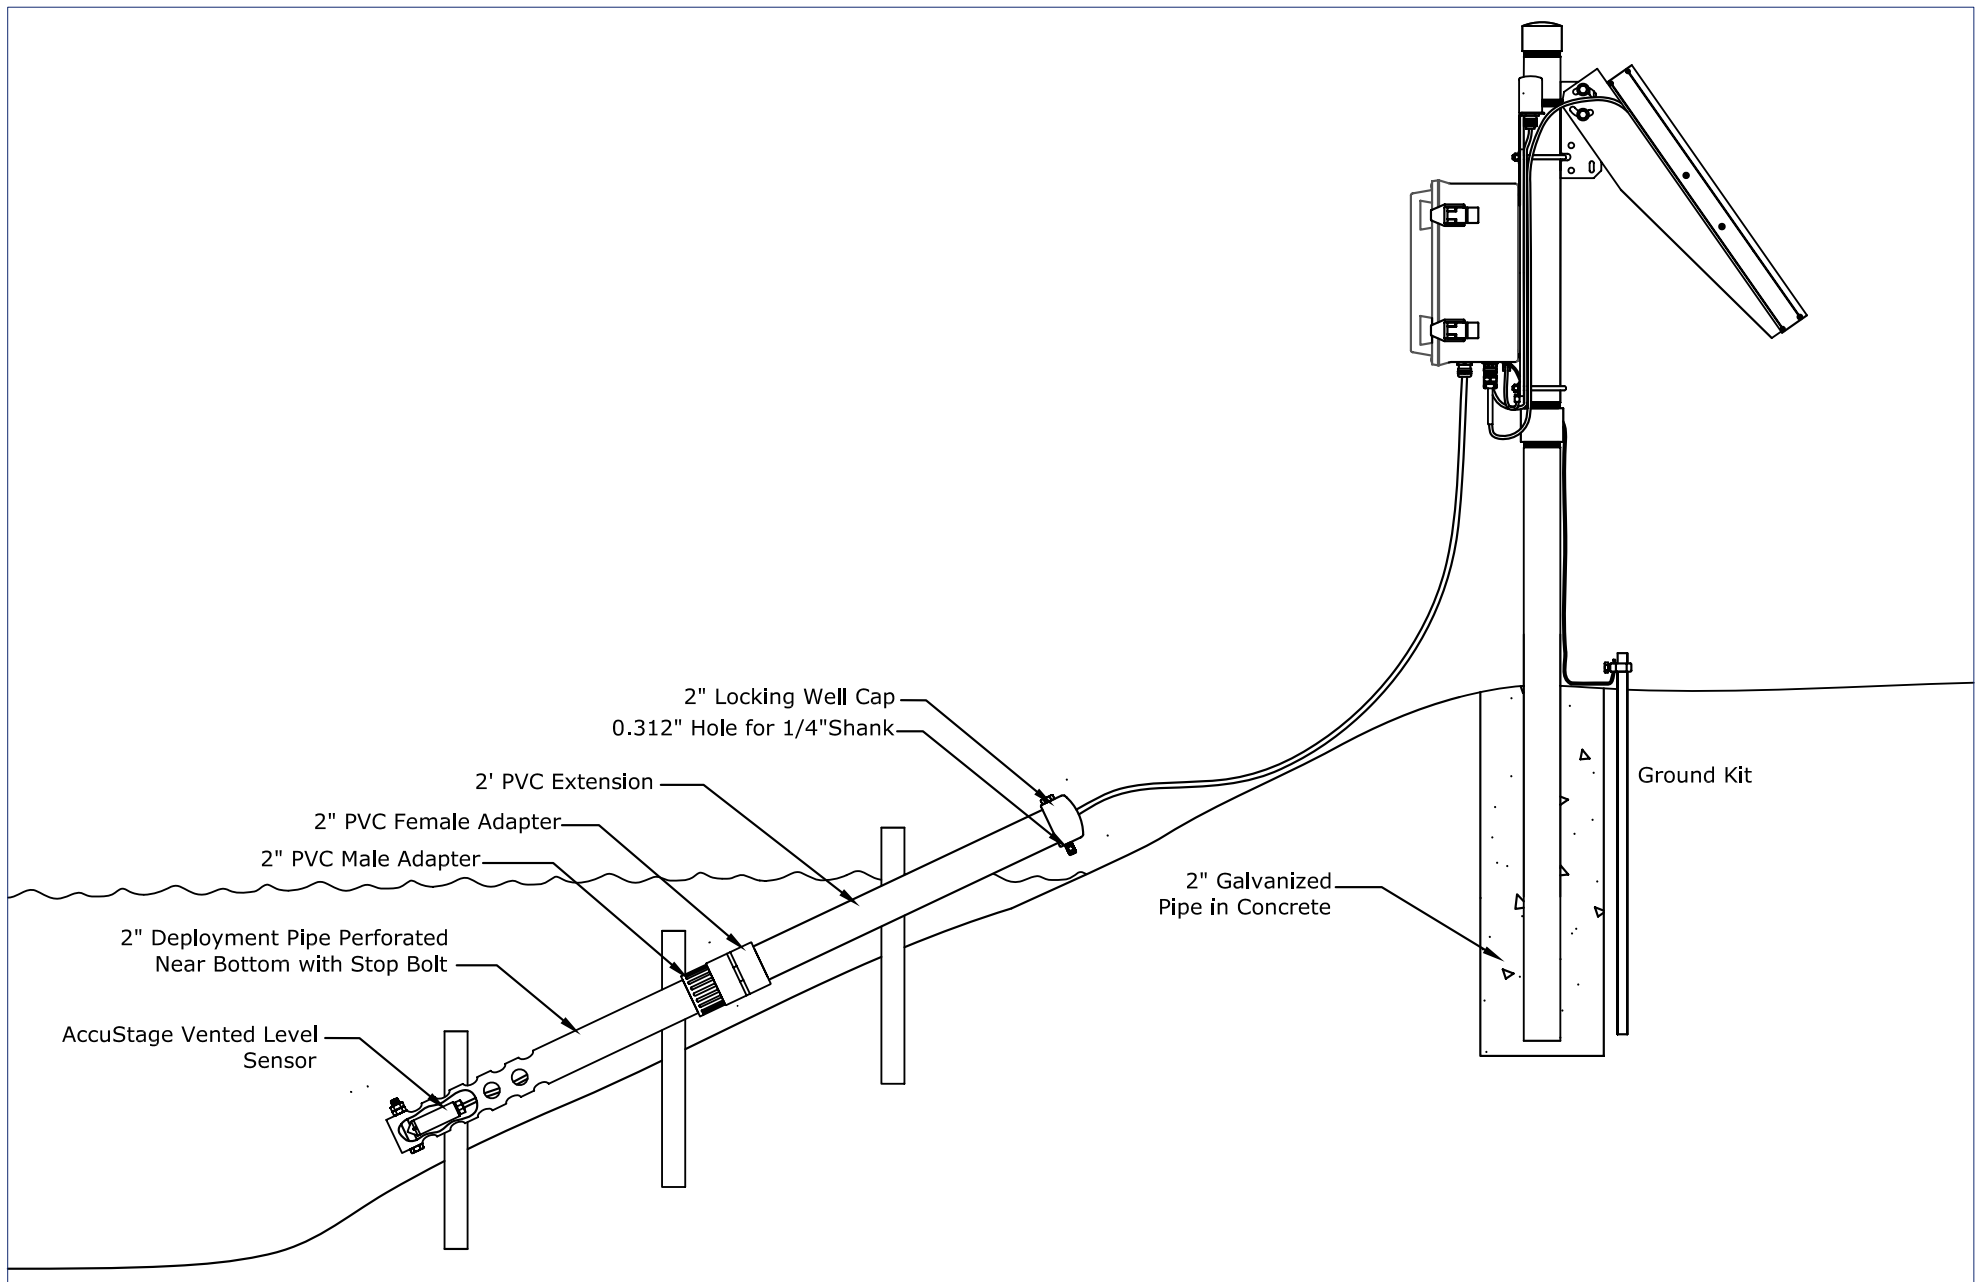

NexSens Technology, Inc
1415 Research Park Drive
Beavercreek, OH 45431
937-426-2703
www.nexsens.com

PRODUCT:
3100-iSIC Cellular Data Logger

SITE:
Typical Stream Gauge Station

DRAWN: **GTL**

DATE: **10/12/09**

SHEET 1 OF 1

This drawing and the information thereon is the property of NexSens Technology. All unauthorized use and reproduction is prohibited.

DRAWING NUMBER:
A10006

REV:
01