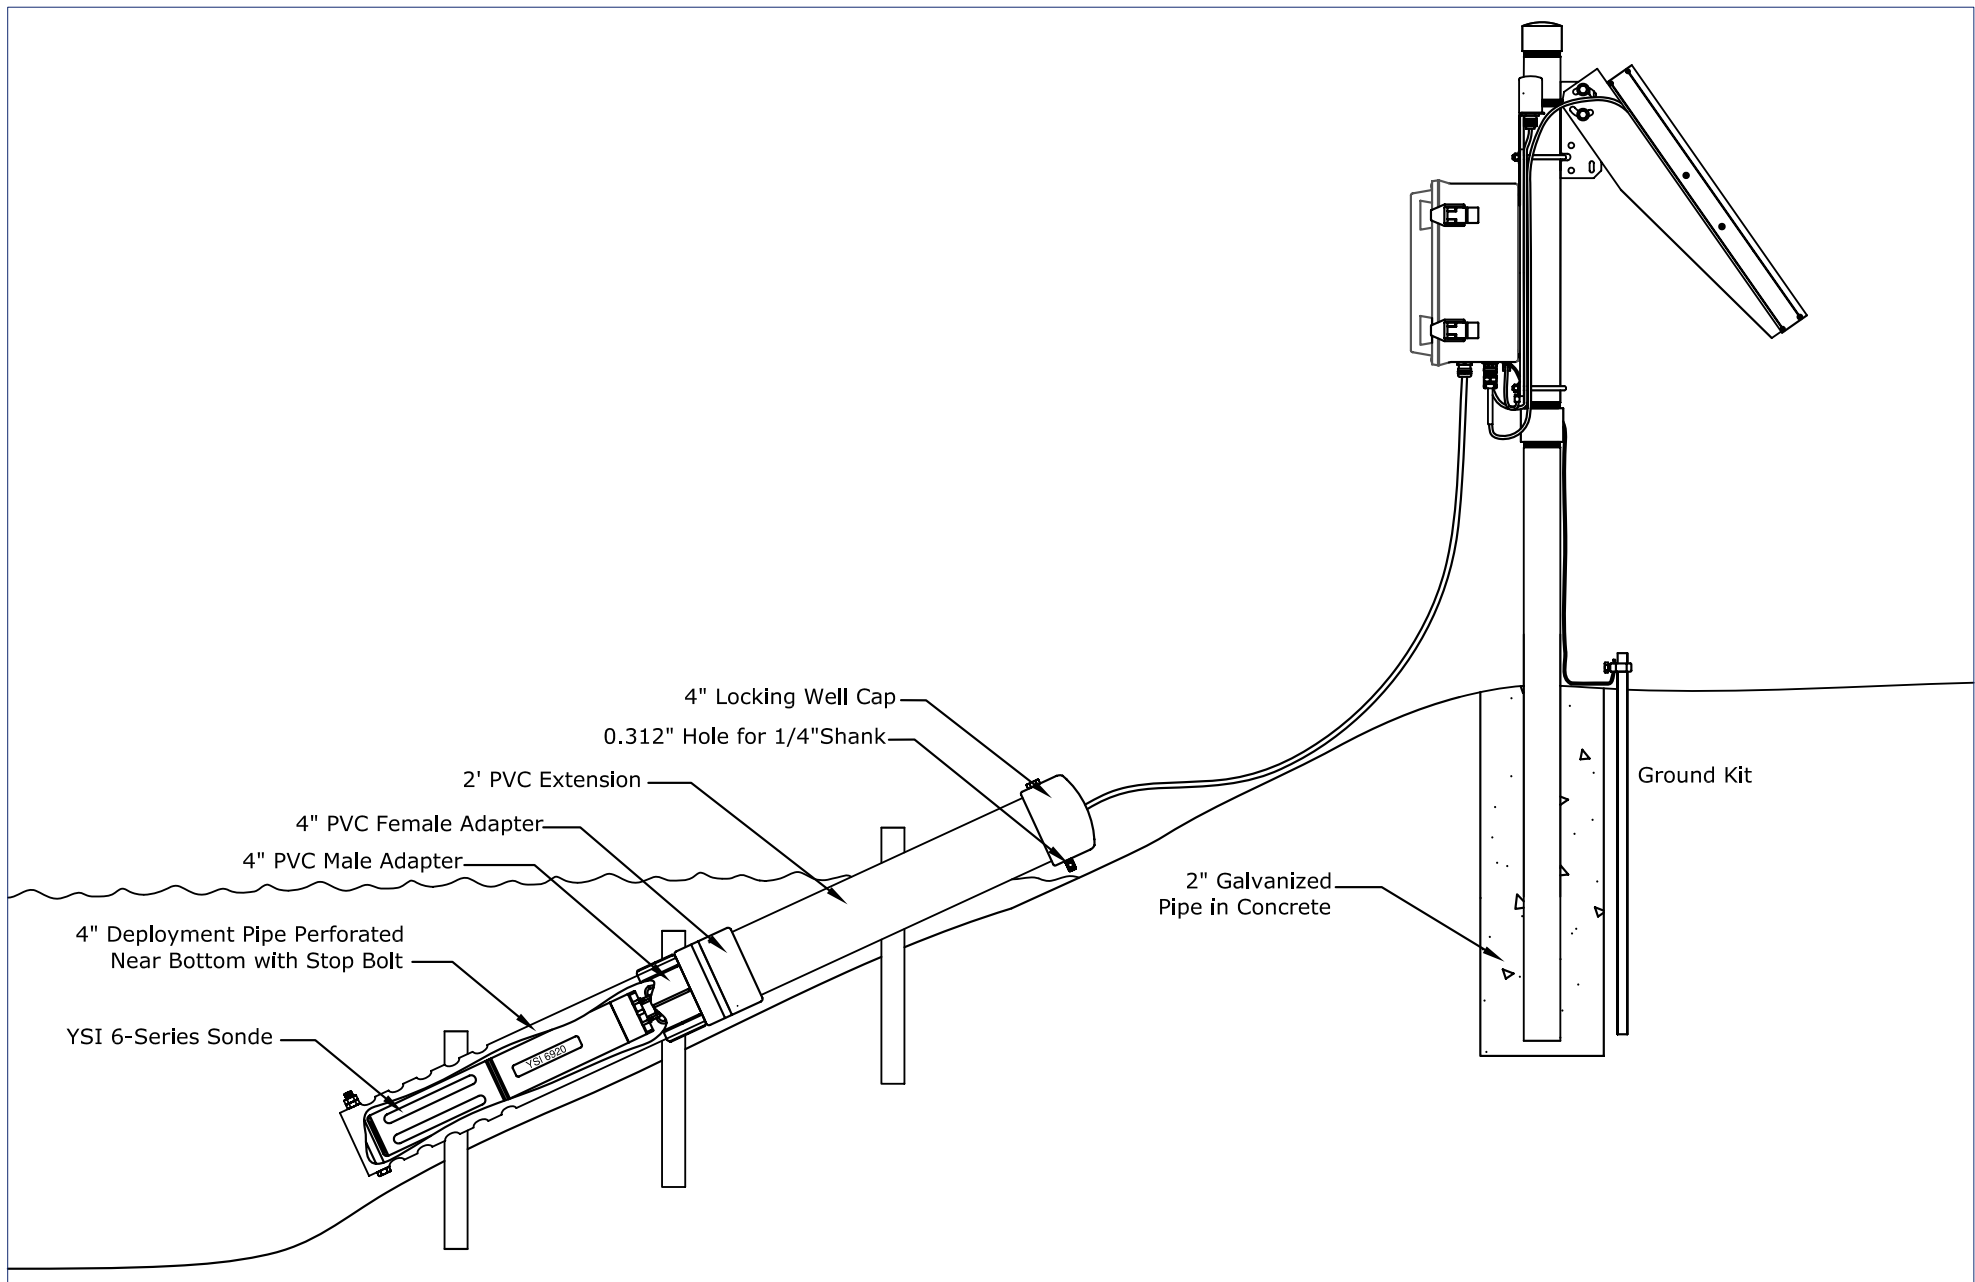

REV:  
**01**

NexSens Technology, Inc  
 1415 Research Park Drive  
 Beaver Creek, OH 45431  
 937-426-2703  
[www.nexsens.com](http://www.nexsens.com)

PRODUCT:  
**3100-iSIC Cellular Data Logger**

SITE:  
**Typical Water Quality Station**