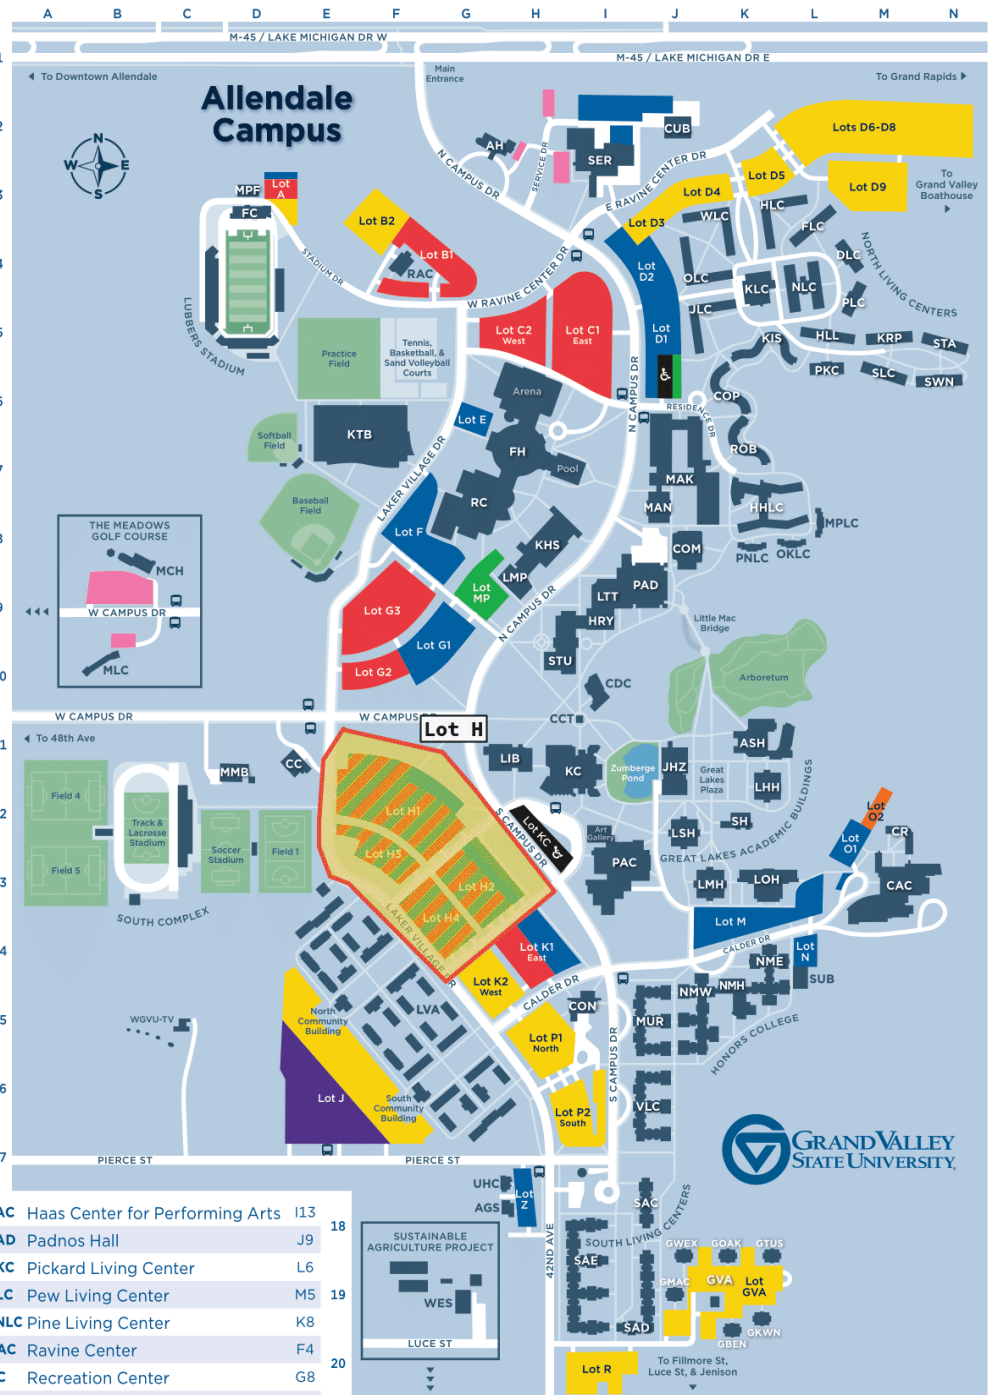

PAC	Haas Center for Performing Arts	I13
PAD	Padnos Hall	J9
PKC	Pickard Living Center	L6
PLC	Pew Living Center	M5
PNLC	Pine Living Center	K8
RAC	Ravine Center	F4
RC	Recreation Center	G8
ROB	Robinson Living Center	K7
SAC	South C	J18
SAD	South D	J19
SAE	South E	I19
SER	Service Building	I2
SH	Seidman House	K12
SLC	Seidman Living Center	M6
STA	Stafford Living Center	N5
STU	Lubbers Student Services Center	H10
SUB	South Utilities Building	L14
SWN	Swanson Living Center	N6
UHC	Campus Health Center	H17
VLC	VanSteeland Living Center	J16
WES	Wesley House	F19
WLC	Weed Living Center	K3
	Zumberge Hall (see JHZ)	

PARKING LOTS

Lot A	D3	Lot E	G6	Lot K2	G14
Lot B1	G4	Lot F	F8	Lot KC	H12
Lot B2	F3	Lot G1	G10	Lot M	K14
Lot C1	I5	Lot G2	F10	Lot MP	G9
Lot C2	H5	Lot G3	F9	Lot N	L14
Lot C2 West		Lot G4	K19	Lot O1	M12
Lot D1	J5	Lot H1	F12	Lot O2	M12
Lot D2	J4	Lot H2	G13	Lot P1	H15
Lot D3	J3	Lot H3	F13	Lot P2	H16
Lot D4	J3	Lot H4	G14	Lot R	I20
Lot D5	K3	Lot J	E16	Lot Z	H18
Lots D6-D8	M2	Lot K1	H14		
Lot D9	M3	Lot K1 East			

LEGEND

	Bus Stop
	ADA Only
	Allendale Resident
	Calder Resident
	Student Commuter
	Lot J Remote Commuter
	Faculty & Staff
	Short term
	Visitor (pay-to-park)

ADA-compliant spaces are available in all GVSU lots