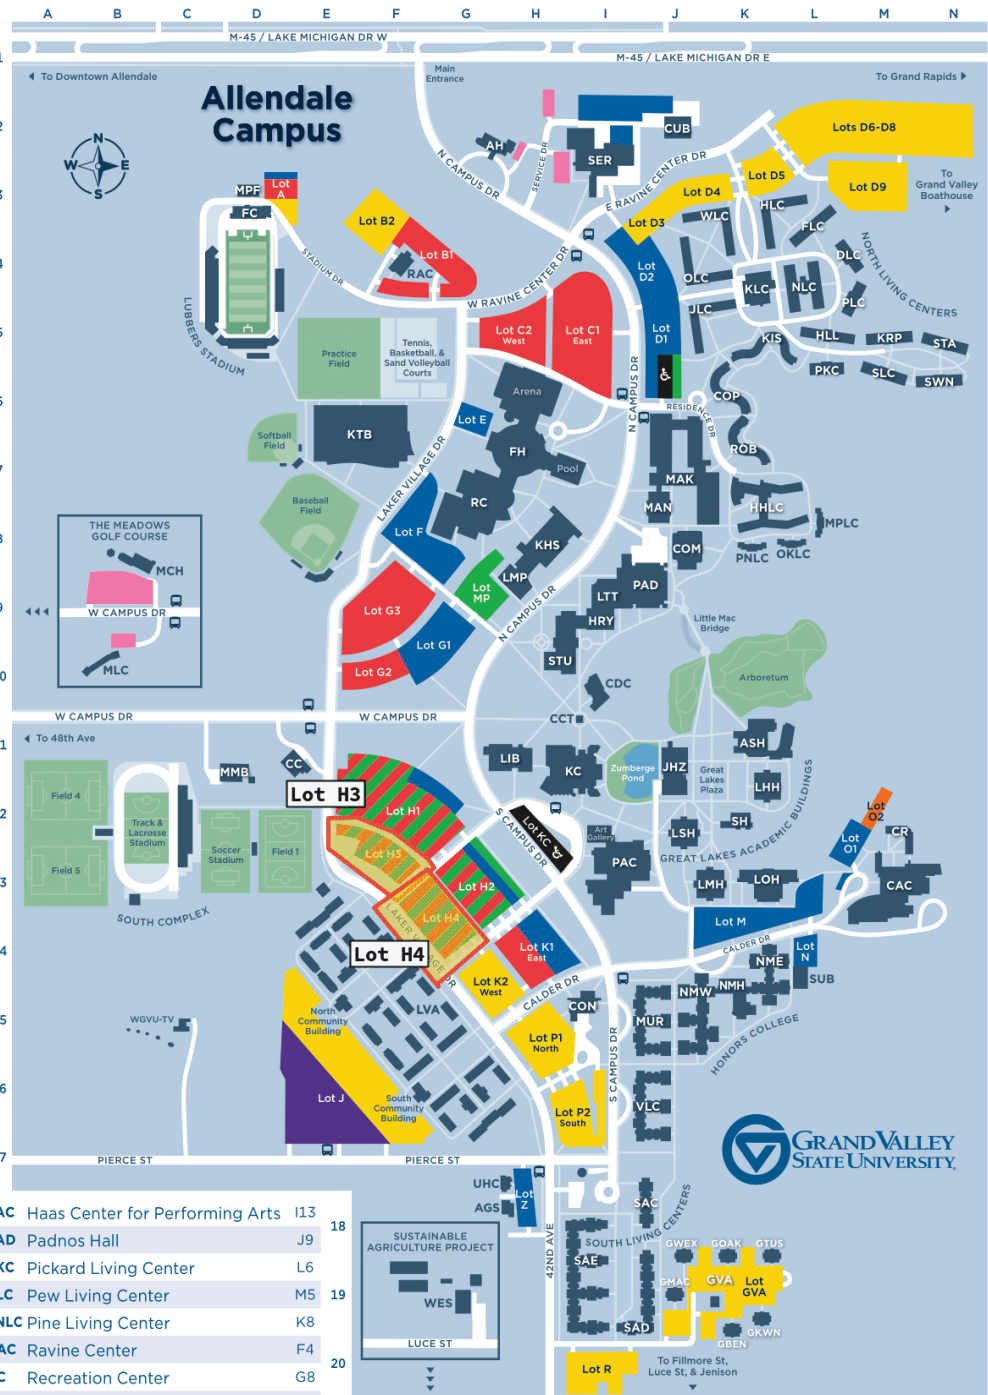

Place on dash left of steering wheel.

Temporary Parking Permit

Valid Dates: Sep 18, 2024

Valid Lots: Lot H3, Lot H4

Authorized by: Parking
Services

**NOT VALID IN PAY TO PARK
SPACES**

Meaghann Myers-Smith
Padnos International Center

PAC	Haas Center for Performing Arts	I13
PAD	Padnos Hall	J9
PKC	Pickard Living Center	L6
PLC	Pew Living Center	M5
PNLC	Pine Living Center	K8
RAC	Ravine Center	F4
RC	Recreation Center	G8
ROB	Robinson Living Center	K7
SAC	South C	J18
SAD	South D	J19
SAE	South E	I19
SER	Service Building	I2
SH	Seidman House	K12
SLC	Seidman Living Center	M6
STA	Stafford Living Center	N5
STU	Lubbers Student Services Center	H10
SUB	South Utilities Building	L14
SWN	Swanson Living Center	N6
UHC	Campus Health Center	H17
VLC	VanSteeland Living Center	J16
WES	Wesley House	F19
WLC	Weed Living Center	K3
	Zumberge Hall (see JHZ)	

PARKING LOTS

Lot A	D3	Lot E	G6	Lot K2	G14
Lot B1	G4	Lot F	F8	Lot KC	H12
Lot B2	F3	Lot G1	G10	Lot M	K14
Lot C1	I5	Lot G2	F10	Lot MP	G9
Lot C1 East		Lot G3	F9	Lot N	L14
Lot C2	H5	Lot GVA	K19	Lot O1	M12
Lot C2 West		Lot H1	F12	Lot O2	M12
Lot D1	J5	Lot H2	G13	Lot P1	H15
Lot D2	J4	Lot H3	F13	Lot P2	I16
Lot D3	J3	Lot H4	G14	Lot R	I20
Lot D4	J3	Lot J	E16	Lot Z	H18
Lot D5	K3	Lot K1	H14		
Lots D6-D8	M2	Lot K1 East			
Lot D9	M3				

LEGEND

- Bus Stop
- ADA Only
- Allendale Resident
- Calder Resident
- Student Commuter
- Lot J Remote Commuter
- Faculty & Staff
- Short term
- Visitor (pay-to-park)

ADA-compliant spaces are available in all GVSU lots