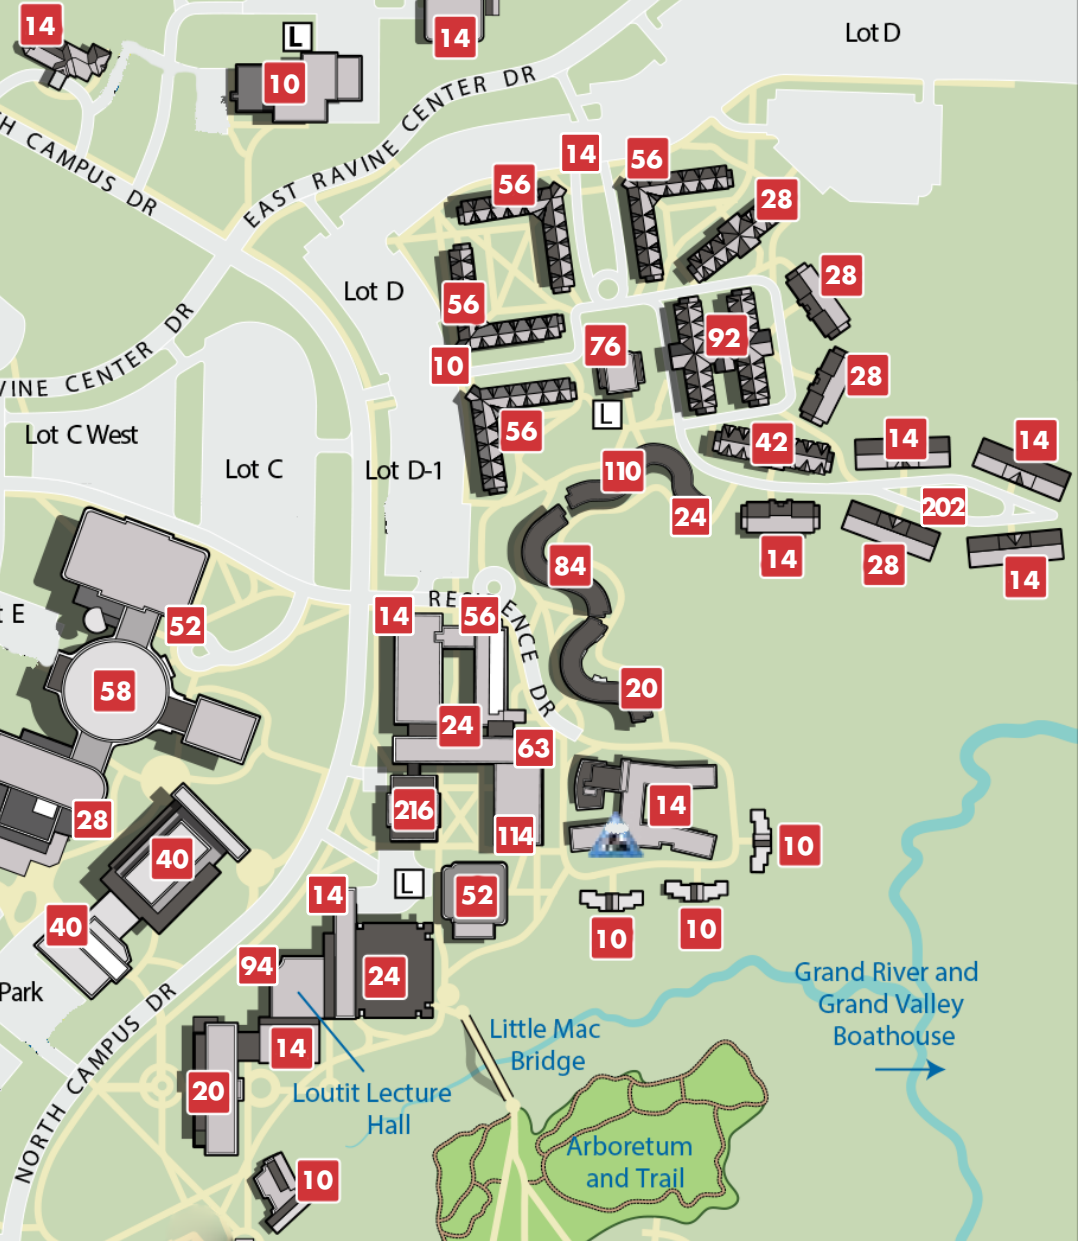

LAKE MICHIGAN DR

MAIN ENTRANCE

LAKE MICHIGAN DR

North Campus = 2,279 Bike Racks

Multipurpose Facility

Arend D. Lubbers Stadium

Meadows Golf Course

Laker Softball Diamond

Laker Baseball Diamond

Tennis Courts

Grand River and Grand Valley Boathouse

Arboretum and Trail

Loutit Lecture Hall

Little Mac Bridge

Pay to Park

South Campus = 1,894 Bike Racks