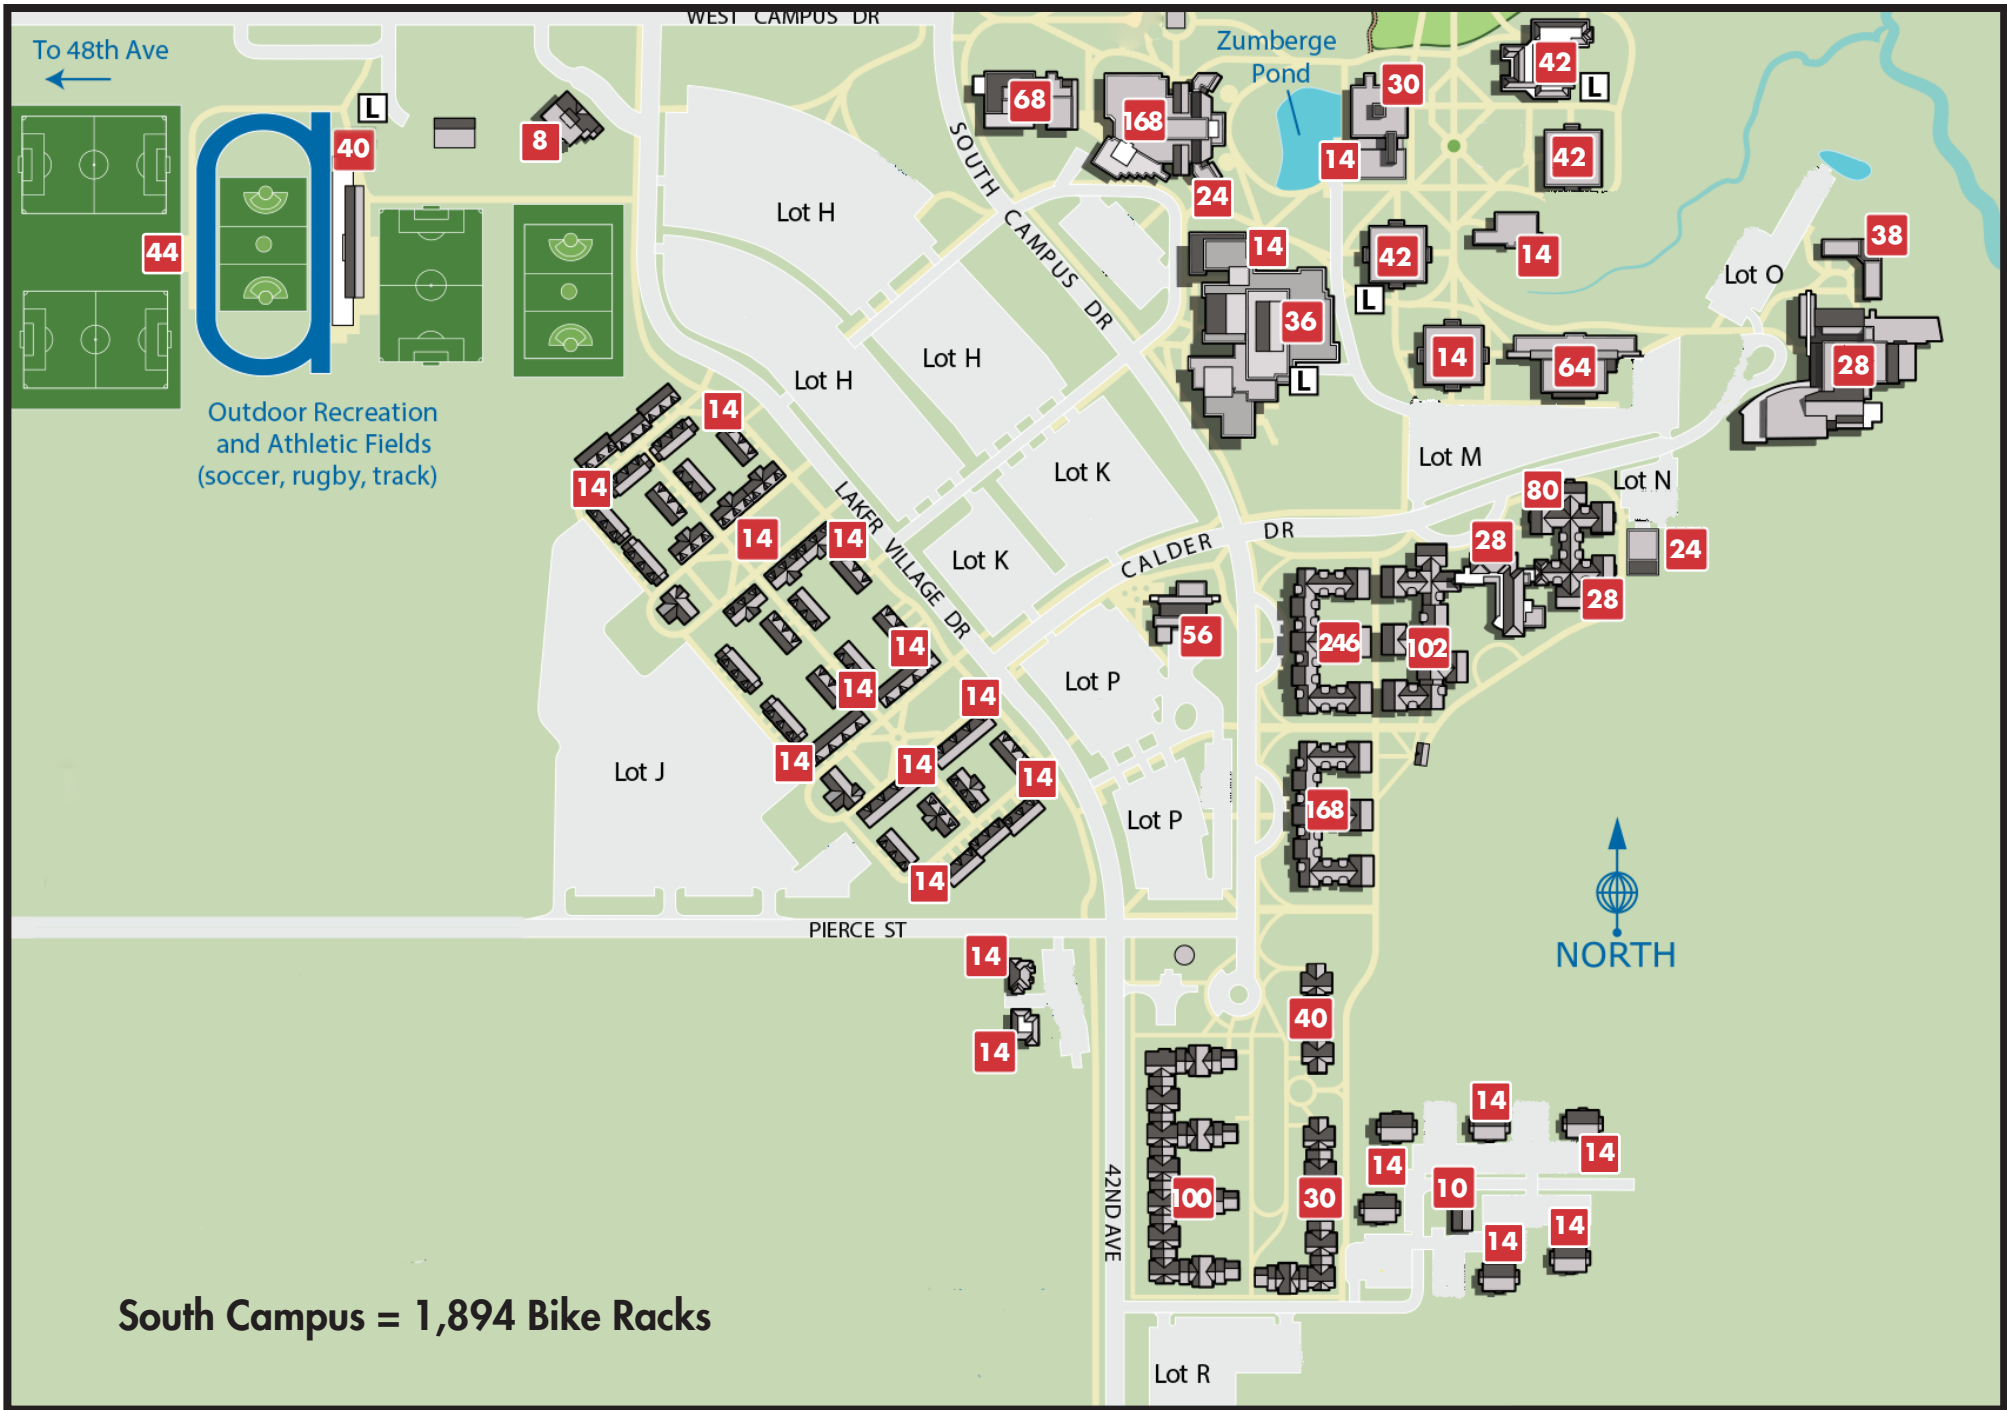

LAKE MICHIGAN DR

MAIN ENTRANCE

LAKE MICHIGAN DR

North Campus = 2,279 Bike Racks

Multipurpose Facility

Arend D. Lubbers Stadium

Meadows Golf Course

Laker Softball Diamond

Laker Baseball Diamond

Tennis Courts

Grand River and Grand Valley Boathouse

Arboretum and Trail

Loutit Lecture Hall

Little Mac Bridge

Pay to Park

South Campus = 1,894 Bike Racks